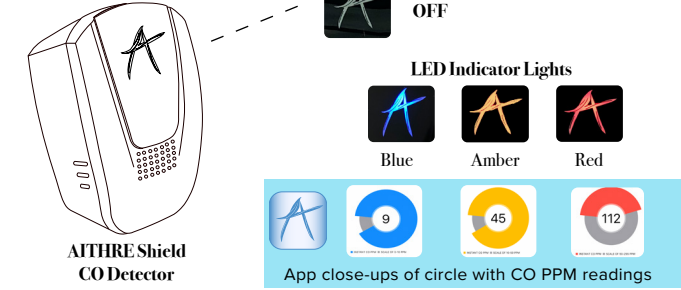

Product Overview

Detector LED Indicators

LED "A" Indicator Light	CO Level
Blue - Solid	Power on
Blue - Flashing every 12 seconds	Detector is sampling, CO PPM under 10
Amber - Flashing once, every 12 seconds	Detector is sampling, CO PPM between 10 - 19
Amber - Flashing twice, every 12 seconds	Detector is sampling, CO PPM between 20 - 29
Amber - Flashing three times, every 12 seconds	Detector is sampling, CO PPM between 30 - 39
Amber - Flashing four times, every 12 seconds	Detector is sampling, CO PPM between 40 - 49
Red - Flashing once, every 12 seconds	Detector is sampling, CO PPM between 50 - 99
Red - Flashing twice, every 12 seconds	Detector is sampling, CO PPM between 100 - 149
Red - Flashing three times, every 12 seconds	Detector is sampling, CO PPM between 150 - 199
Red - Flashing four times, every 12 seconds	Detector is sampling, CO PPM above 200

AITHRE SHIELD

4.0
Carbon Monoxide Detector