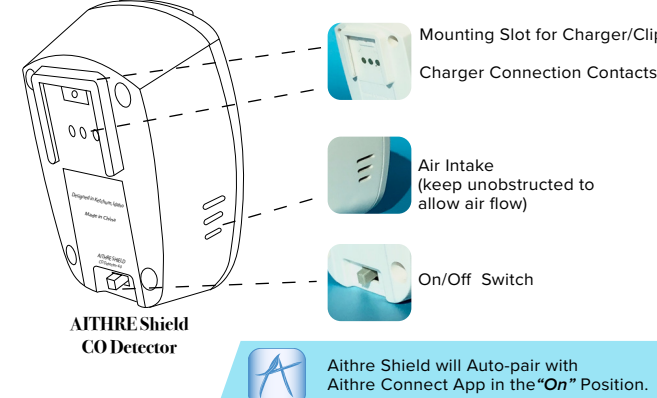

# AITHRE SHIELD

4.0  
Carbon Monoxide Detector

### Detector Switch Control

Function	Operation
Power ON	Push switch to "ON" to power on the detector. AITHRE Shield is on as indicated by blue light, detector will begin sampling, device will charge in this position.
Power OFF	Push switch to "OFF" to power off detector, device will charge in this position.