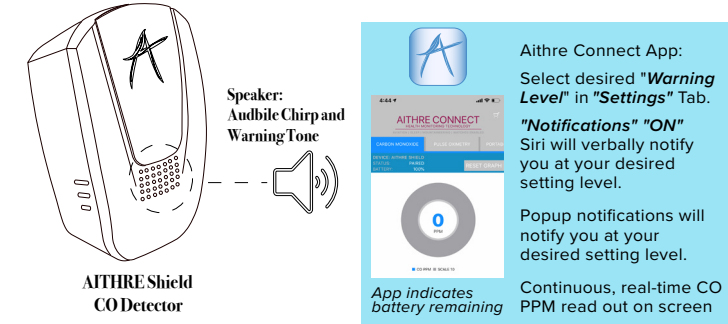

Product Overview

Detector Audible Indicators

Audible Indicators	CO Level/Battery Level
No Tone	Detector Sampling, when ON, CO PPM below 50
One Tone - Every 2 minutes	Detector is sampling, CO PPM between 50 - 99
Two Tones - Every 2 minutes	Detector is sampling, CO PPM between 100 - 149
Three Tones - Every 2 minutes	Detector is sampling, CO PPM between 150 - 199
Four Tones - Every 2 minutes	Detector is sampling, CO PPM above 200
One Chirp - Every 15 minutes	Battery Level under 30%
One Chirp - Every 1 minute	Battery Level under 10%
One Chirp - Every 30 seconds	Battery Level under 5%

AITHRE SHIELD

4.0
Carbon Monoxide Detector