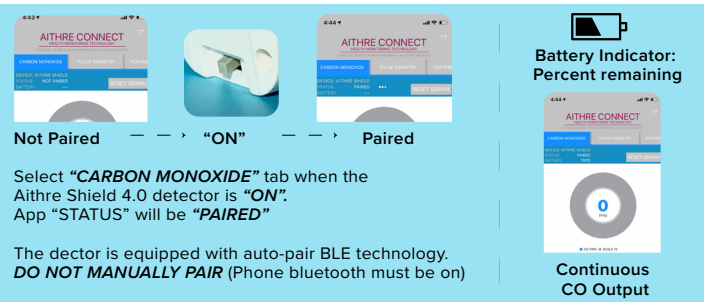

Product Overview iOS App

AITHRE SHIELD

4.0
Carbon Monoxide Detector