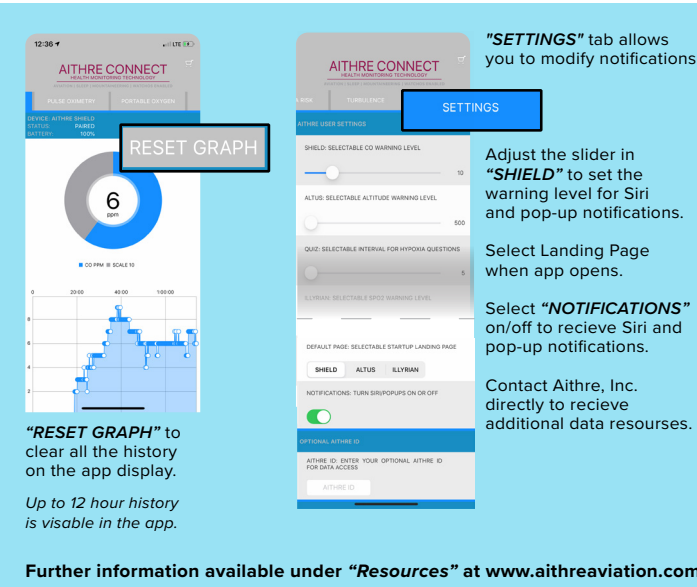

Product Overview App Settings

AITHRE SHIELD

4.0
Carbon Monoxide Detector