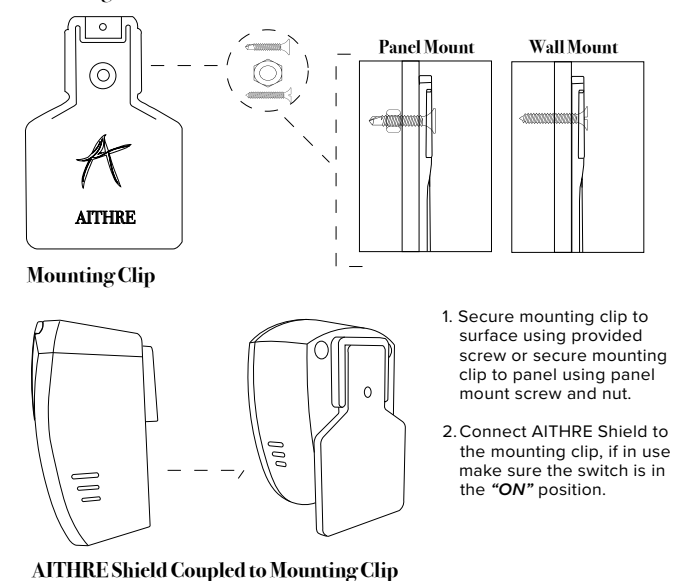

Product Overview Mounting

AITHRE SHIELD

4.0
Carbon Monoxide Detector

Safety and Care

1. Ensure adequate airflow around detector for accurate readings.
2. Keep detector out of extreme heat and extreme cold.
3. Keep detector away from water and moisture.
4. Do not use in dusty conditions.
5. Do not drop detector.
6. Do not take the detector or charger apart, except under AITHRE instructions.

Warranty Card

1. A warranty card, with issued serial number, is provided.
2. Please fill out the requested information.
3. You may retain the top portion.
4. Return the bottom portion for 1 year limited warranty.