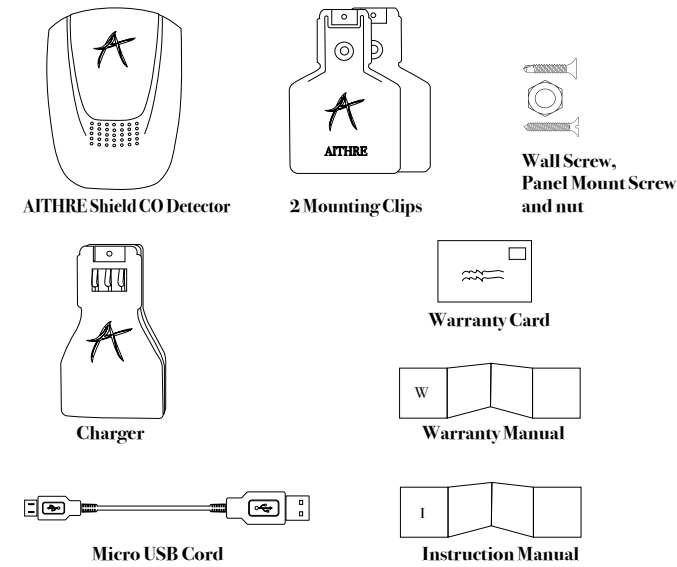

# AITHRE SHIELD

4.0

Carbon Monoxide Detector

User Guide

# AITHRE SHIELD

4.0  
Carbon Monoxide Detector

## Package Contents