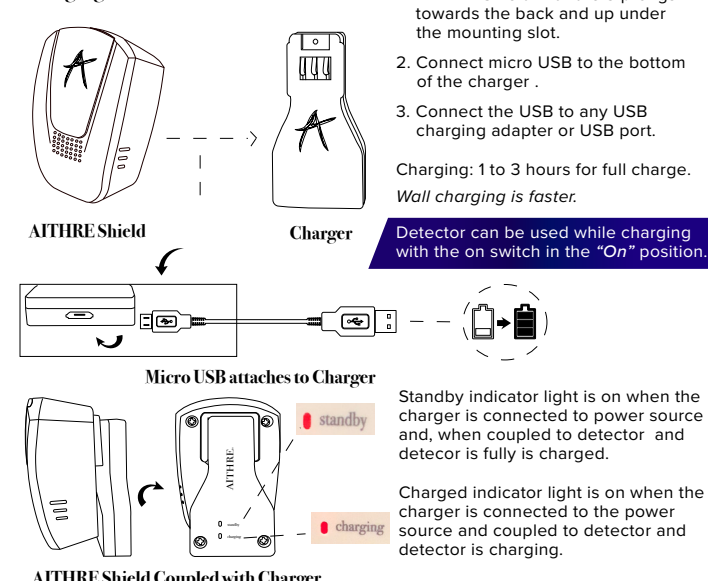

Product Overview Charging

AITHRE SHIELD

4.0
Carbon Monoxide Detector